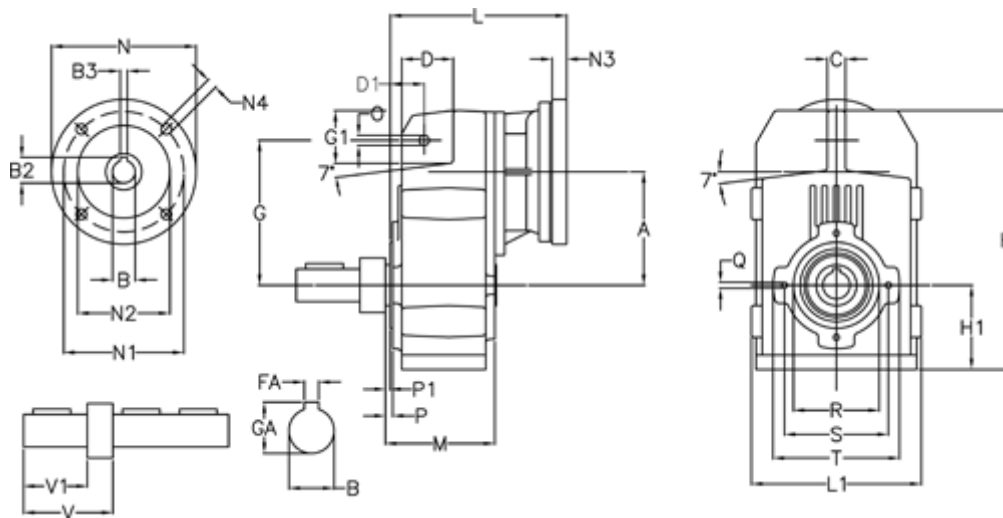

Article number: 29560200941235
 Description: Shaft mounted gear
 A252R-9,4-P90B5

Measures

A = 128.75	FA = 10	M = 135.5	Q = M10x14
B = 35	G = 162	N = 200	R = 110
B1 = 24	G1 = 58.0	N1 = 165	S = 130
B2 = 27.3	GA = 38.0	N2 = 130	T = 150
B3 = 8	H = 290.5	N4 = M10x20	V = 93.0
C = 20	H1 = 93.5	O = 13	V1 = 60
D = 57.0	L = 232.5	P = 6.0	
D1 = 43.5	L1 = 188	P1 = 3.5	